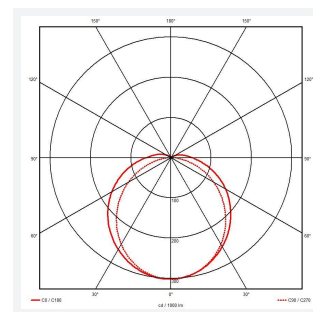

PRODUCT FEATURES

- IP65 non-corrosive batten suitable for industrial applications and ancillary areas
- CCT selectable between 4000K, 5000K and 6500K and power selectable; offering a choice of 2 outputs, in one luminaire
- LED performance allows point-to-point replacement of existing fluorescent luminaires
- Whole luminaire illuminates during emergency operation rather than a small area, allowing less emergency versions required on an installation
- High efficiency up to 160 Lm/W
- Slim sloped diffuser design creates sleek appearance and offers greater light distribution
- Lockable heavy-duty stainless steel clips supplied as standard for added safety and security

GENERAL INFORMATION

Wattage	20W/40W
Lumens Delivered	3100lm - 6200lm (4000K)
Lm/W	160lm/W (4000K)
Beam Angle	120
CRI	80
CCT	4000/5000/6500K
Input	220/240V
Operating Temp	-20°C - 40°C
SDCM	6
Energy efficiency class	D

TECHNICAL INFORMATION

Light Source	LED
Colour / Finish	Grey
IP Rating	IP65
Class Protection	1
Internal / External	Internal / External
Surface / Recessed / Suspended	Ceiling, Suspended
Lumen Depreciation	L80 72,000h
Warranty (Years)	5
CE Mark	Yes
Height	80 mm