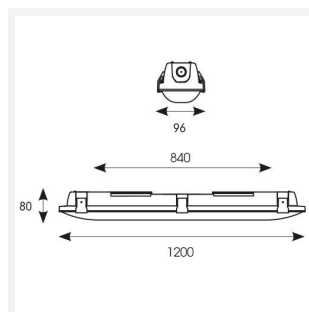

# Tornado EVO

Tornado EVO CCT Multi Wattage 1200mm  
Code: ATORE4/1

Category	Battens and Weatherproofs
Application	Ancillary, Commercial, Education, Healthcare, Hospitality, Industrial, Retail
Specification	Performance